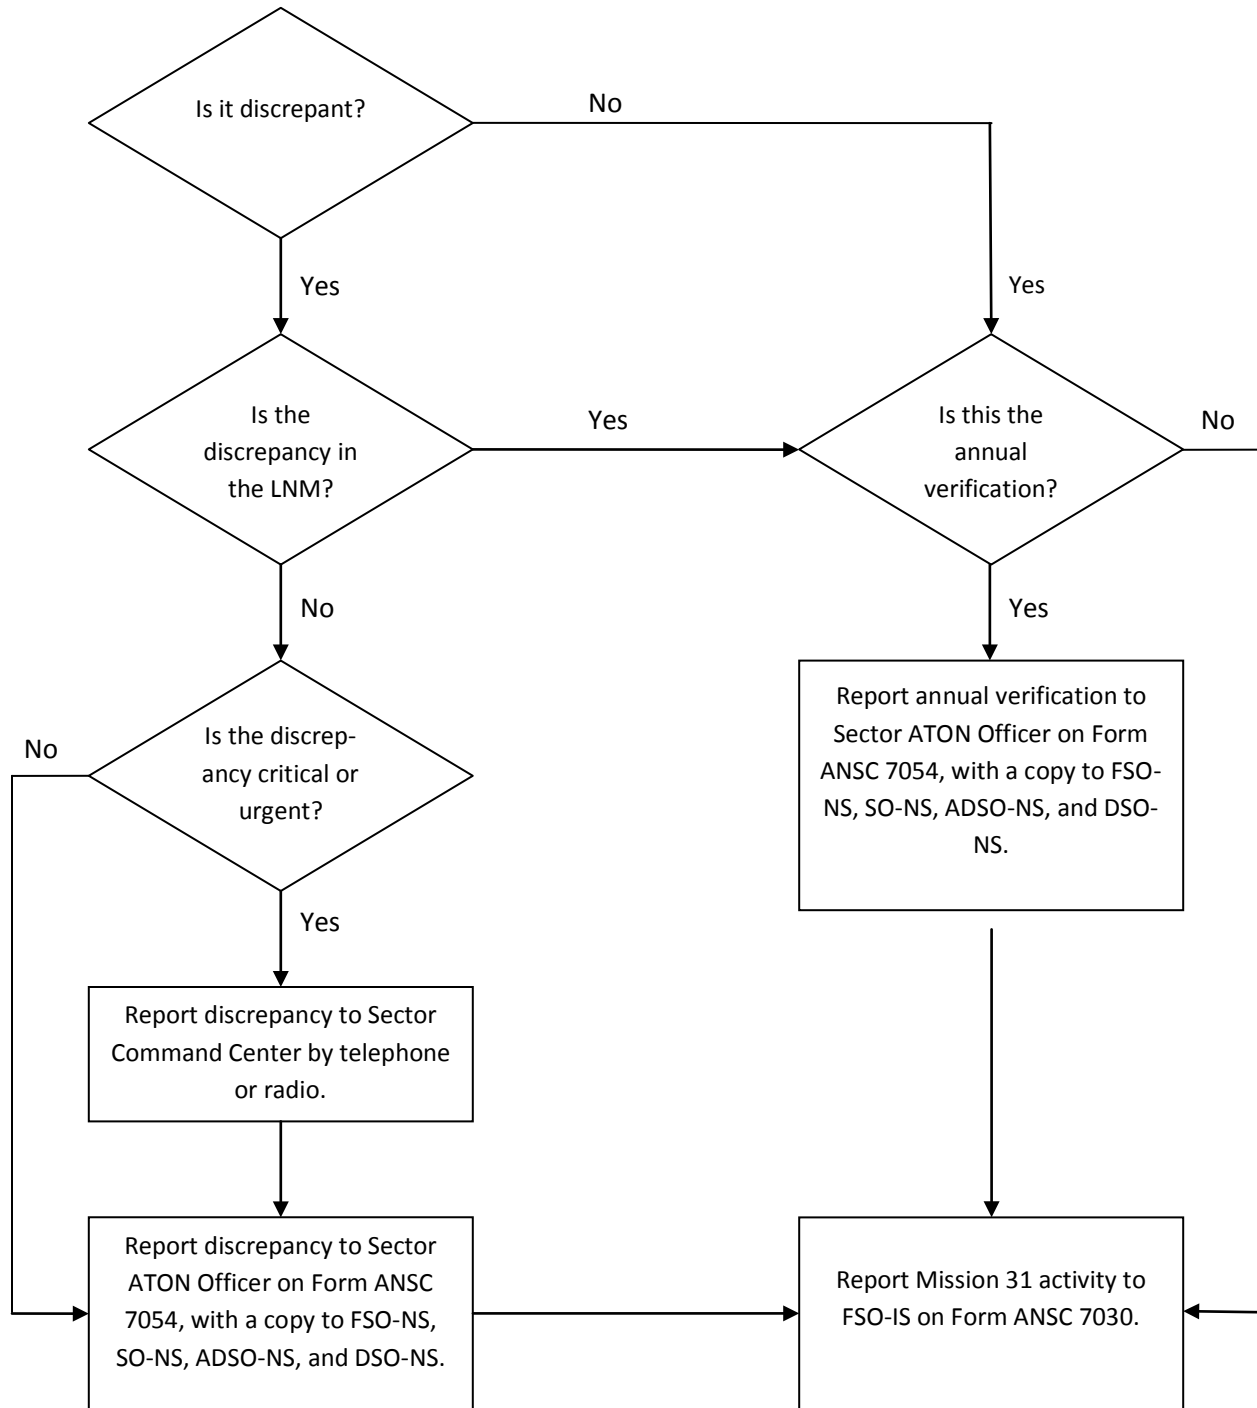

How to Report PATONs

Sector Lower Mississippi River Command Center phone: 866-777-2784.
Sector Upper Mississippi River Command Center phone: 866-360-3386.